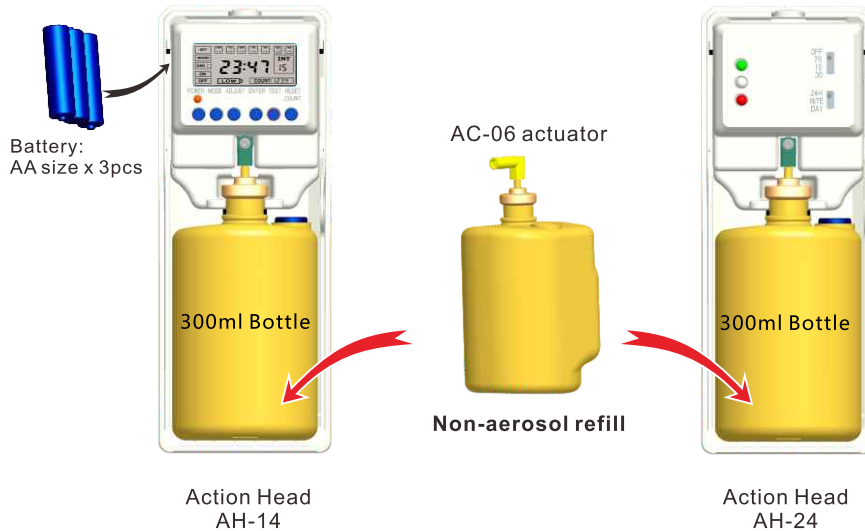

Pump Dispenser

5100 Series of Liquid Pump Spray Dispenser

- Four optional fronts 5100, 5200, 5310 and 5700
- Assembled with interchangeable action heads, convenient for maintenance if necessary
- Non aerosol refill, more eco-friendly
- The front is made of polypropylene material, eco-friendly and good at chemical resistance
- Refill capacity 300ml
- Working with crimping pump PM-120C dosage 0.12ml
- Working with 3pcs AA size alkaline batteries(LR6)
- Security key and lock
- Color options: white or customized colors

Material	Dimension	Packaging	Carton Size	G.W/kg
PP	84*78*207	30PCS/CTN	460*310*470	12.65