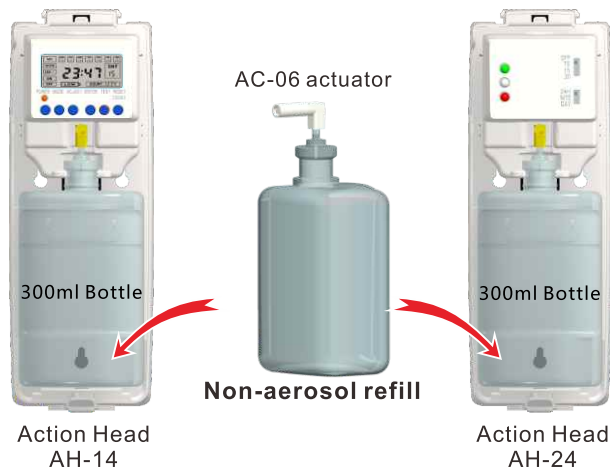

•5310

Action Head For Pump Dispenser
Battery:AA Size x 3 pcs