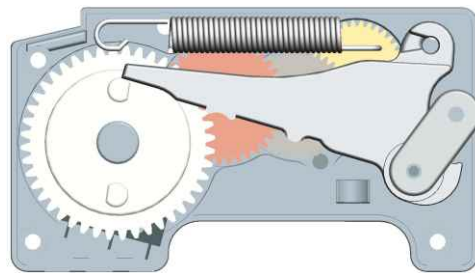

Spring mechanism to supply consistent force, ensure good spray performance