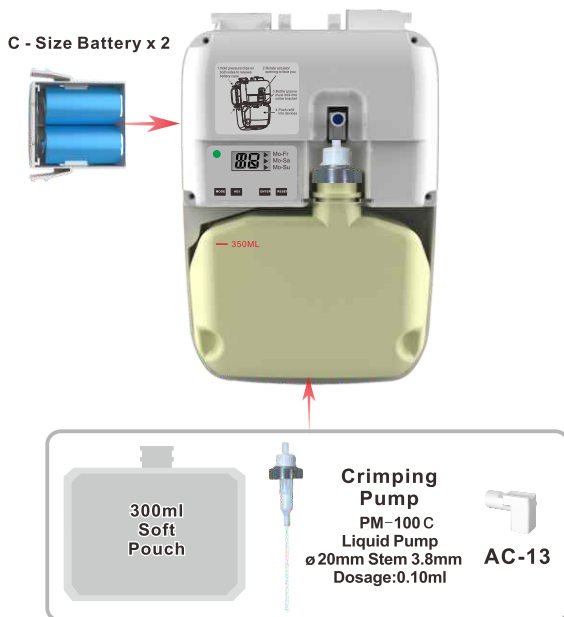

Pump Dispenser

Liquid Pump Spray Dispenser

5500

- Spring mechanism to supply consistent force, ensure good spray performance
- Elegant design, the decor on both sides can be painted, chromed or produced in customized colors
- The front is made of polypropylene material, eco-friendly and good at chemical resistance
- Refill capacity 350ml maximum
- Working with metered liquid pump PM-100C, dosage 0.1ml
- Plastic bottle and pouch are both available
- Both programmable LCD and simple LED version are available
- Working with 2pcs C size alkaline batteries(LR14)
- Security key and lock
- Color options: white or customized colors

Material	Dimension	Packaging	Carton Size	G.W/kg
PP	127*74*190	30PCS/CTN	430*430*410	17