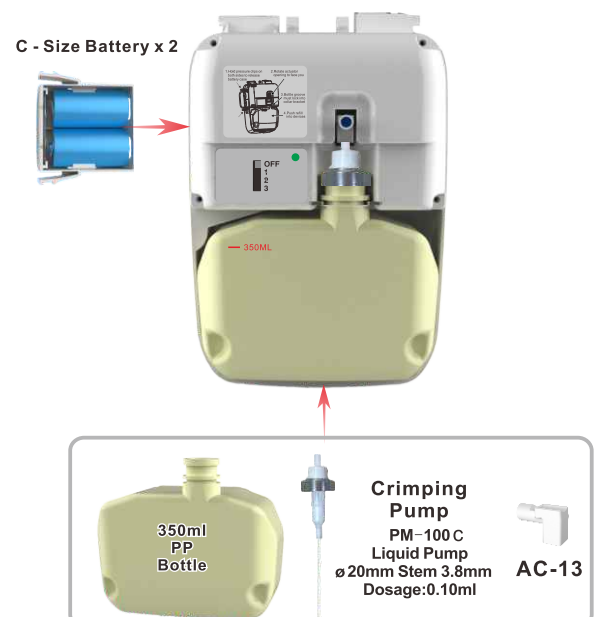

Pump Dispenser

Liquid Pump Spray Dispenser

5500

- Spring mechanism to supply consistent force, ensure good spray performance
- Elegant design, the decor on both sides can be painted, chromed or produced in customized colors
- The front is made of polypropylene material, eco-friendly and good at chemical resistance
- Refill capacity 350ml maximum
- Working with metered liquid pump PM-100C, dosage 0.1ml
- Plastic bottle and pouch are both available
- Both programmable LCD and simple LED version are available
- Working with 2pcs C size alkaline batteries(LR14)
- Security key and lock
- Color options: white or customized colors

Material	Dimension	Packaging	Carton Size	G.W/kg
PP	127*74*190	30PCS/CTN	430*430*410	17